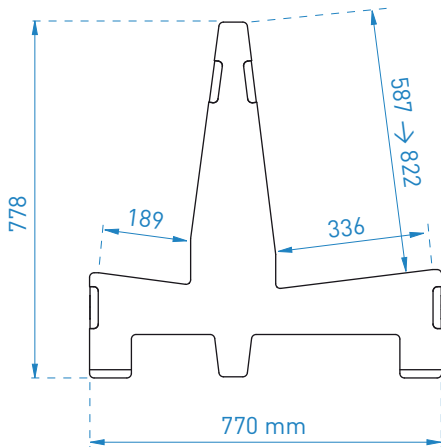

TROLLEY

RTB.120

WHEELS

MUF.125

MUF.160

1

2